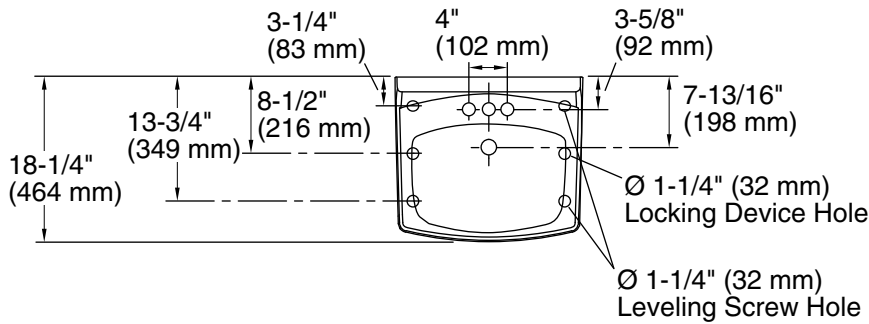

### Technical Information

All product dimensions are nominal.

Bowl configuration: Single  
 Installation: Wall-mount  
 Bowl area (Center): Length: 10" (254 mm)  
 Width: 15" (381 mm)  
 With overflow: Yes  
 Water depth: 3-1/4" (83 mm)

Number of deck holes: 3  
 Faucet hole spacing: 4" (102 mm)  
 Faucet hole(s): 1-1/4" (32 mm)  
 Soap/Lotion hole: 1-1/4" (32 mm)  
 Drain hole: 1-3/4" (44 mm)