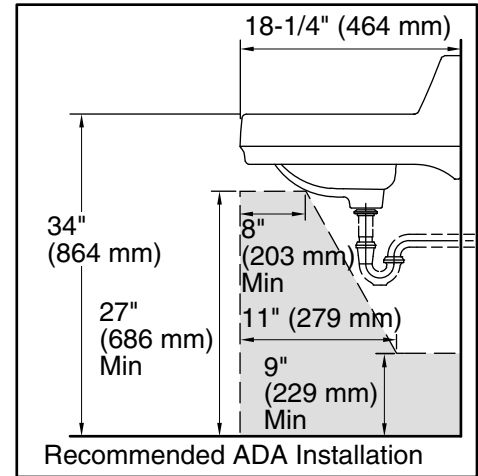

### Technical Information

All product dimensions are nominal.

Bowl configuration: Single  
 Installation: Wall-mount  
 Bowl area (Center): Length: 10" (254 mm)  
 Width: 15" (381 mm)  
 With overflow: Yes  
 Water depth: 3-1/4" (83 mm)

Number of deck holes: 3  
 Faucet hole spacing: 4" (102 mm)  
 Faucet hole(s): 1-1/4" (32 mm)  
 Soap/Lotion hole: 1-1/4" (32 mm)  
 Drain hole: 1-3/4" (44 mm)