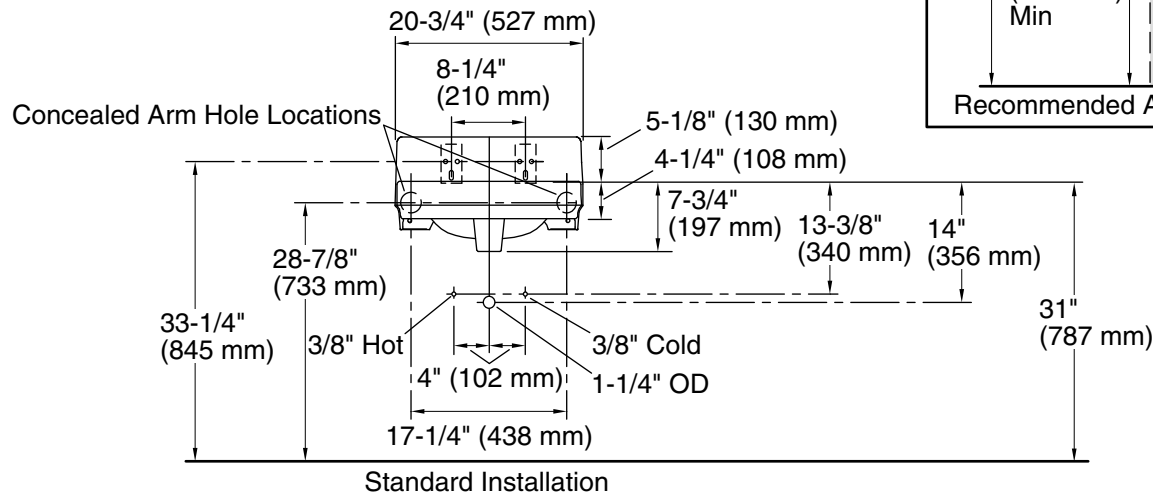

### Technical Information

All product dimensions are nominal.

Bowl configuration: Single  
 Installation: Wall-mount  
 Bowl area (Center): Length: 10" (254 mm)  
 Width: 15" (381 mm)  
 With overflow: Yes  
 Water depth: 3-1/4" (83 mm)

Number of deck holes: 3  
 Faucet hole spacing: 4" (102 mm)  
 Faucet hole(s): 1-1/4" (32 mm)  
 Soap/Lotion hole: 1-1/4" (32 mm)  
 Drain hole: 1-3/4" (44 mm)