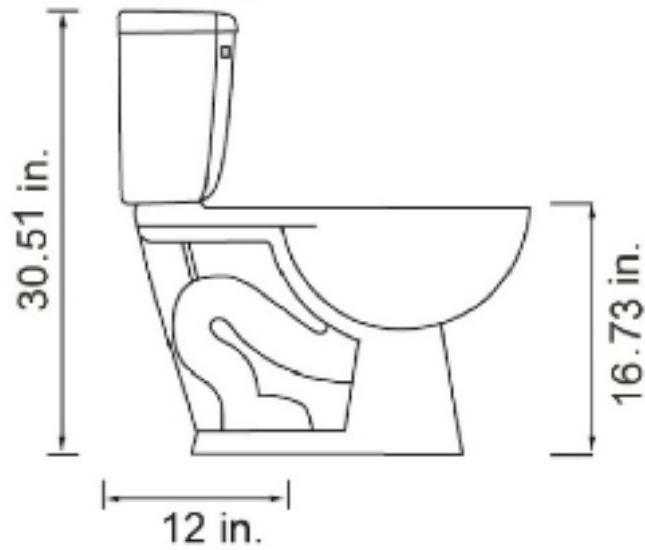

HET Elio

FEATURES / SPECIFICATIONS

Description:	Avora Elongated Two Piece ADA Compliant HET Commode with glazed trapway.
Bowl Part Number:	AC-3008SN OR AC-3008SNBI (Biscuit)
Tank Part Number	AT-3008SN, AT-3008SNBI (Biscuit) or AT-3008SNR (Right Hand Tank)
Water Consumption:	1.28 GPF
Rough In:	12"
Colors Available:	White or Biscuit
Trapway:	2 1/8" (3" Flapper)
Material:	Vitreous China
Handle/ Flulsh:	White
Options:	For Biscuit, add "BI" suffix to tank or bowl. For Right Hand Tank, add "R" to tank. No Biscuit Right Hand Tank available.

STANDARDS:
CSA B45.0-99, CSA B45.1-99
ICC/ANSI A117.1
MAP Tested to 600 grams
ASME A112.19.2

Install Guide:	Included with AT-3008 or AT-3008BI
Included Components:	Bowl to floor bolt covers included Bowl to tank bolts included with tank
Warranty:	One Year Replacement

INSTALLATION / WARRANTY

SHIPPING

Shipping Weight:	AC-3008SN - 50lb AT-3008SN - 40lb
Cubes:	(40'HC) 5.66 per combo