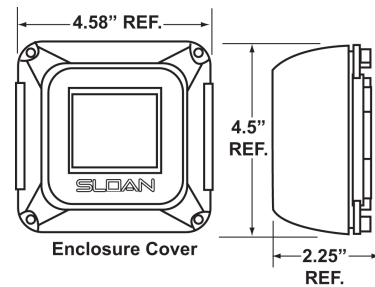

CODE NUMBER

0375118

DESCRIPTION

Standard

FEATURES

- Fixture usage can be pre-programmed for delays, scheduled runtimes or complete lockouts to prohibit improper usage of water closets, lavatories and showers
- Input and output diagnostic LEDs give immediate information about service issues
- Easy access reset button
- Different controllers offer oversight of various combinations of fixtures
- Administrators can change settings in the field using a Palm Pilot

NOTES

All information contained within this document subject to change without notice.

DOWNLOADS

- [Additional Downloads](#)