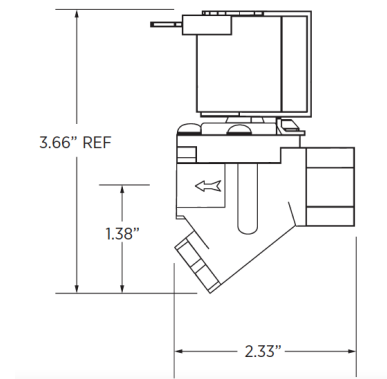

CODE NUMBER

3375011

DESCRIPTION

Standard

FEATURES

- 24 VAC - 50/60 Hz operating voltage
- Current: In Rush 12 VA (500 mA)
- Holding 4.63 V A (193 mA)
- Power Consumption: 7 WATTS
- 160°F maximum water temperature
- Brass body w/integral 'Y' strainer (80 mesh)
- .375-18 NPTF Thread at inlet and outlet
- Stainless steel valve seat
- Includes 15' cable w/ 6 position, 4 pin RJ-11 connector

NOTES

All information contained within this document subject to change without notice.

DOWNLOADS

- [Additional Downloads](#)