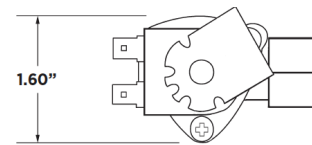

CODE NUMBER

3375011

DESCRIPTION

Standard

FEATURES

- 24 VAC - 50/60 Hz operating voltage
- Current: In Rush 12 VA (500 mA)
- Holding 4.63 V A (193 mA)
- Power Consumption: 7 WATTS
- 160°F maximum water temperature
- Brass body w/integral 'Y' strainer (80 mesh)
- .375-18 NPTF Thread at inlet and outlet
- Stainless steel valve seat
- Includes 15' cable w/ 6 position, 4 pin RJ-11 connector

NOTES

All information contained within this document subject to change without notice.

DOWNLOADS

- [Additional Downloads](#)