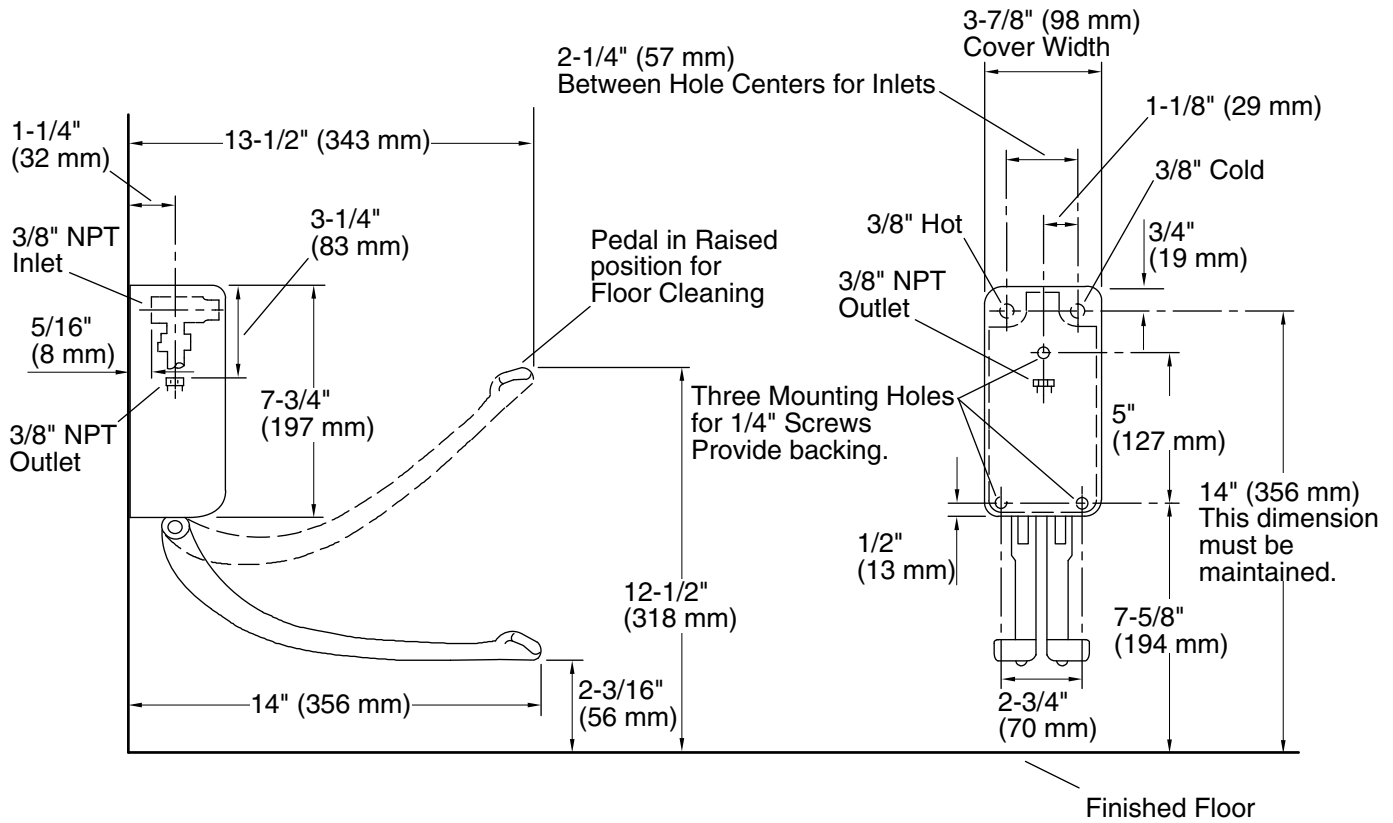

Double Wall-mount Foot Control K-13816

Features

- Double-pedal, wall-mount foot control.
- Solid brass construction for durability and reliability.
- 3/8" NPT inside-threaded inlets.
- Self-closing mixing valve.
- Loose-key stops.
- 14" hinged foot pedals.

Color	Code	Description
-------	------	-------------

	CP	Polished Chrome
--	----	-----------------

Technical Information

All product dimensions are nominal.

Installation Type: Wall-mount

Material: Brass

Notes