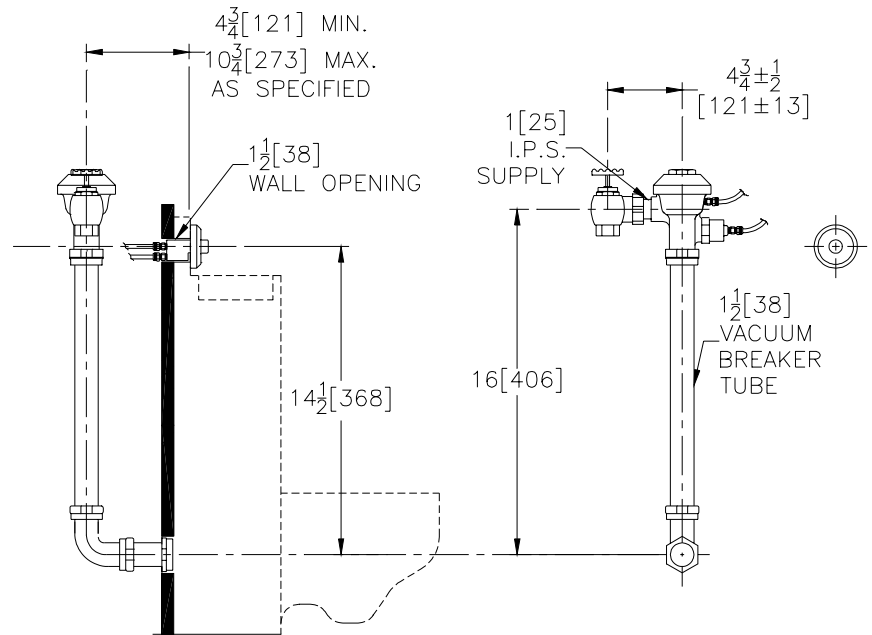

Concealed ZH6603AV-MBP Model with Hydraulic Actuation for Combination Lavatory/Closet Penal Fixtures

Flow Options

- | | |
|---|--------------------------|
| <input type="checkbox"/> -WS1 | 1.6 Gal. Low Consumption |
| <input type="checkbox"/> -FF | 4.5 Gal. Full Flush |
| <input type="checkbox"/> Standard Flush | 3.5 Gallons Per Flush |

Suffix Options (Check/Specify Appropriate Options)

_____ Other

ENGINEERING SPECIFICATION: ZURN ZH6603AV-MBP AquaVantage® 'AV' Concealed Combination Lavatory/Closet Penal Valve- Concealed, quiet diaphragm-type rough brass flushometer valve with Zurn's AquaVantage® TPE, chloramine resistant, dual seal diaphragm with a clog resistant, triple filtered by-pass. The valve is complete with a non-hold open type hydraulic push button actuator that may be located up to 36" [914] (7' [2133] with -SW option) from the valve, high back pressure vacuum breaker, one piece hex coupling nut, adjustable tailpiece, elbow flush connection and spud coupling for back spud connection. Control stop has internal siphon-guard protection, and sweat solder kit. Internal seals are made of chloramine resistant materials.